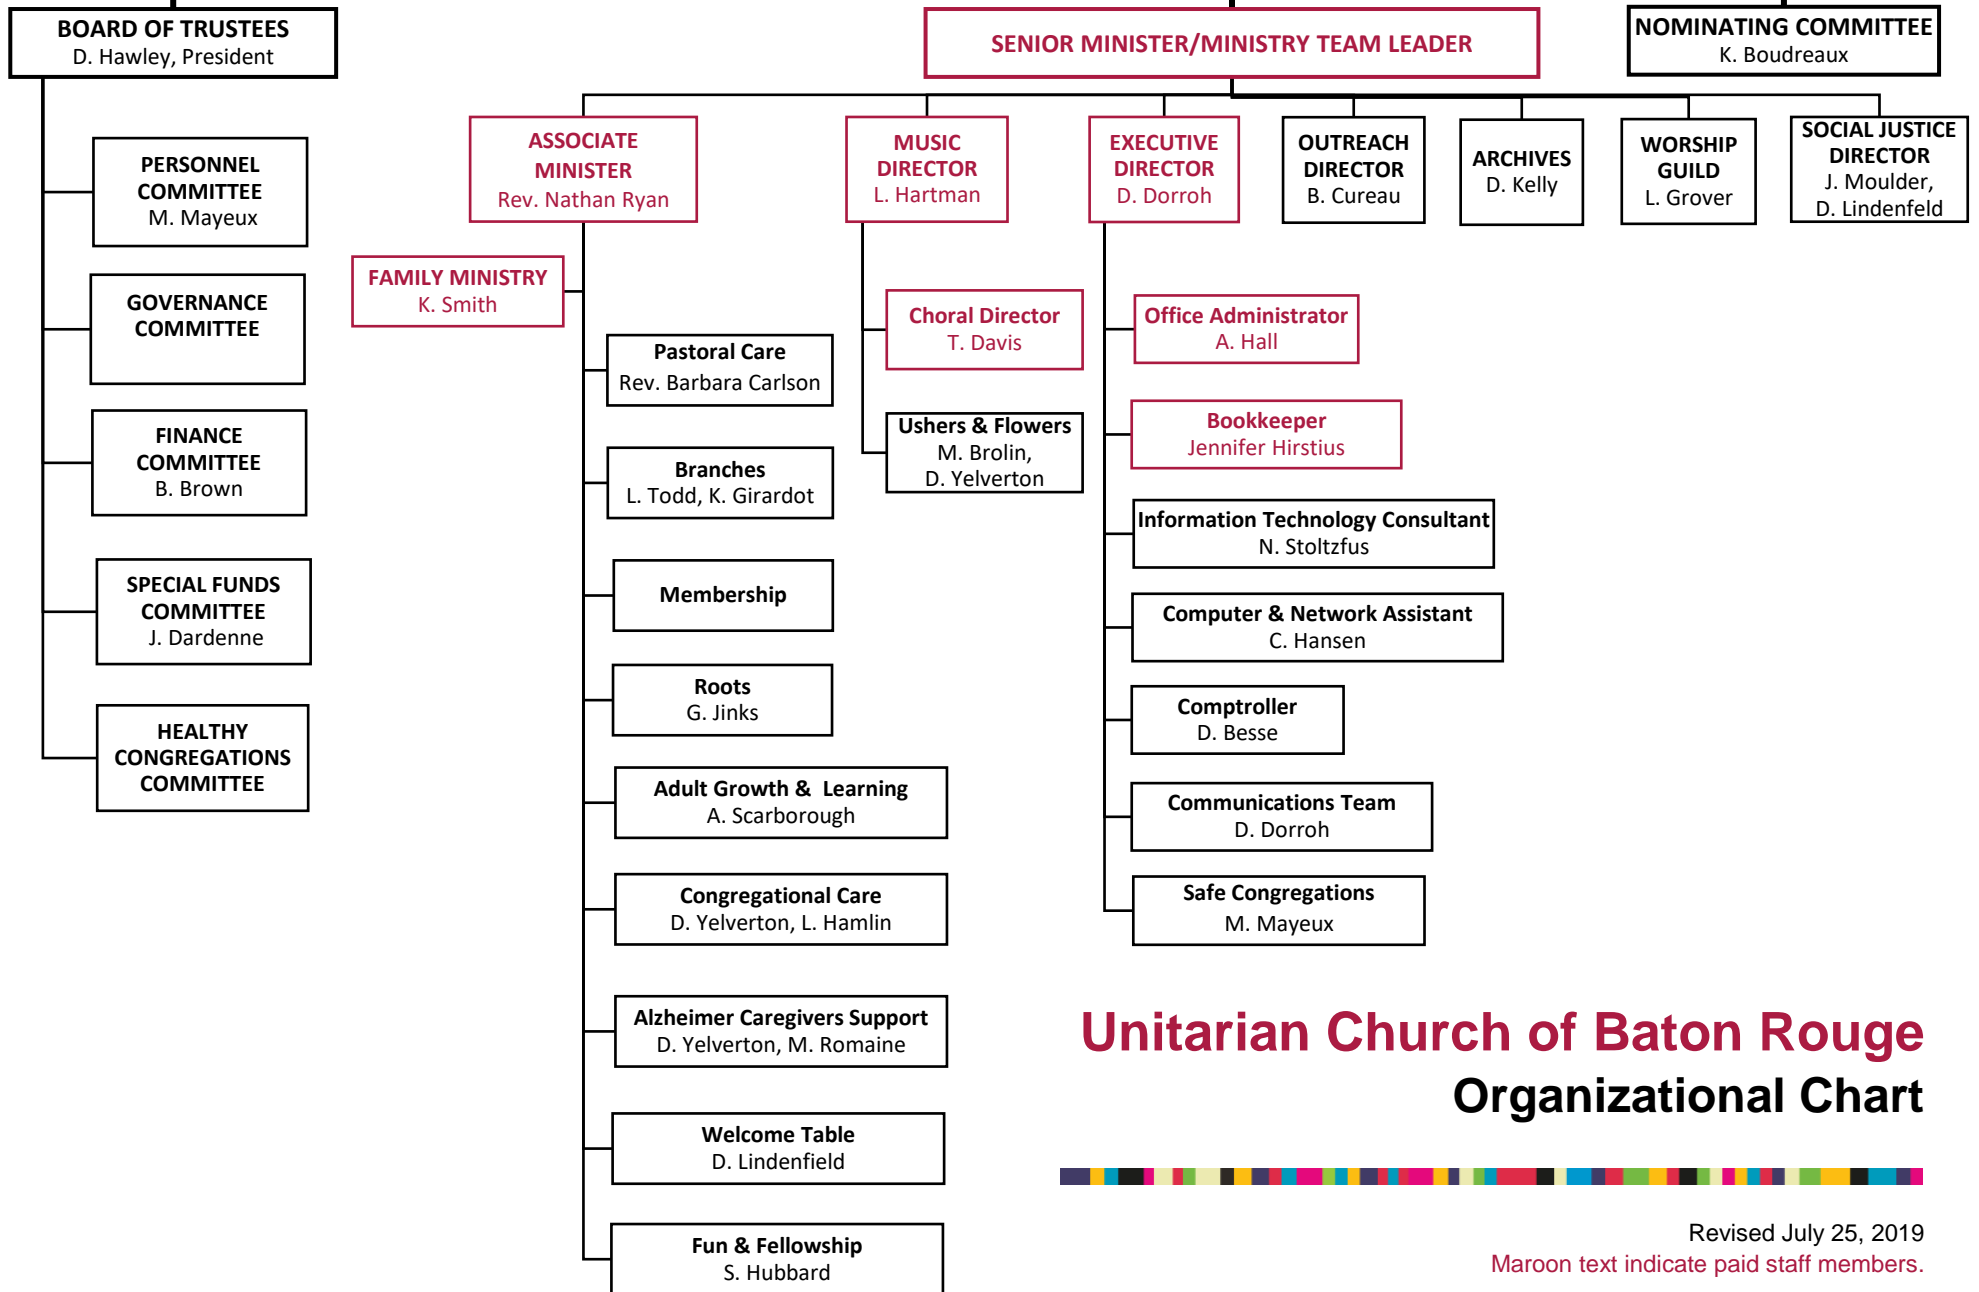

CHURCH MEMBERSHIP

Unitarian Church of Baton Rouge Organizational Chart

Revised July 25, 2019
Maroon text indicate paid staff members.