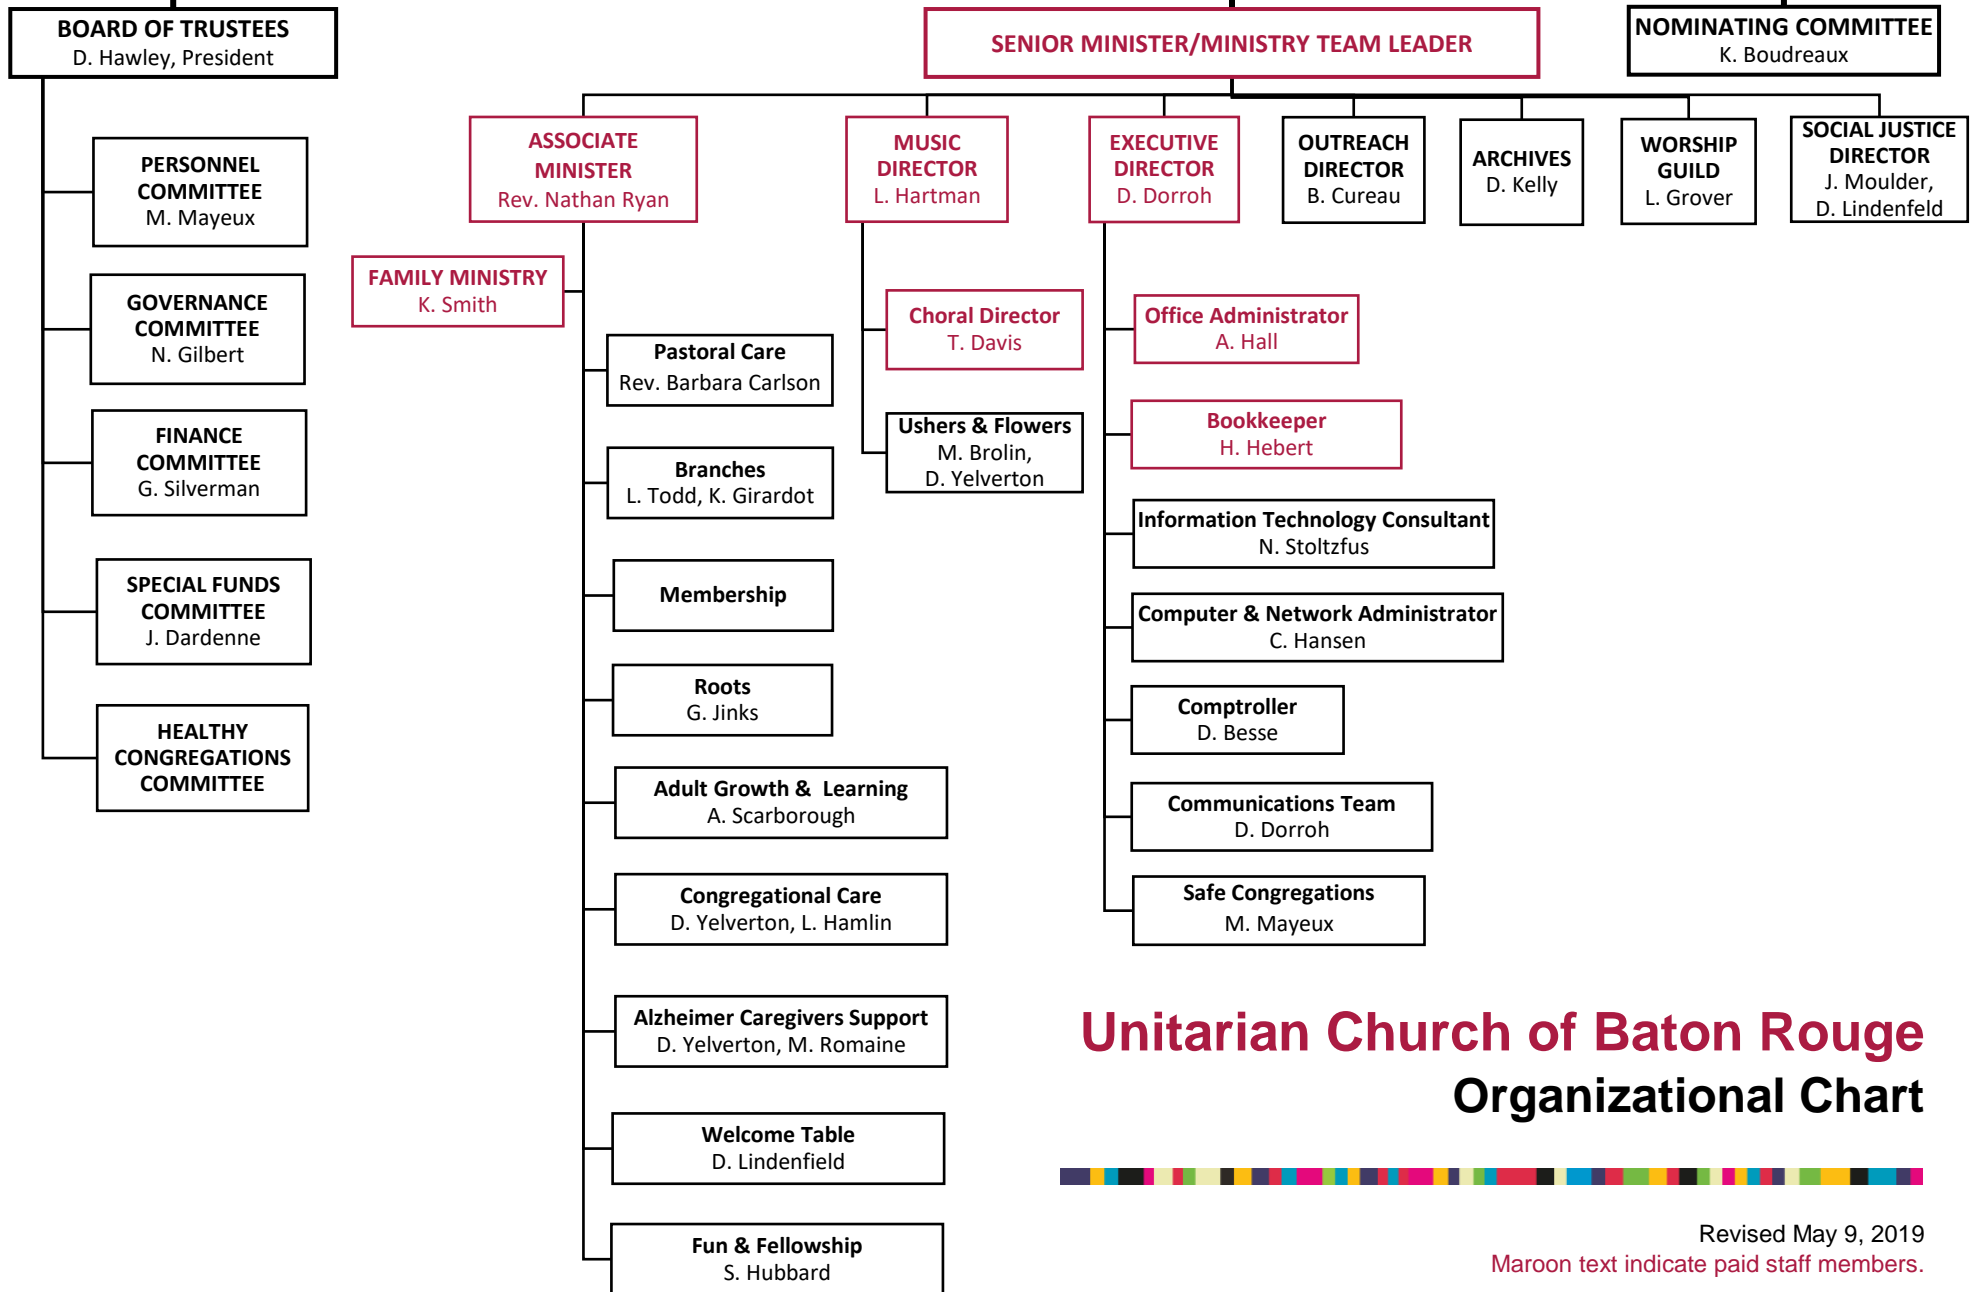

# CHURCH MEMBERSHIP

## Unitarian Church of Baton Rouge Organizational Chart

Revised May 9, 2019  
Maroon text indicate paid staff members.