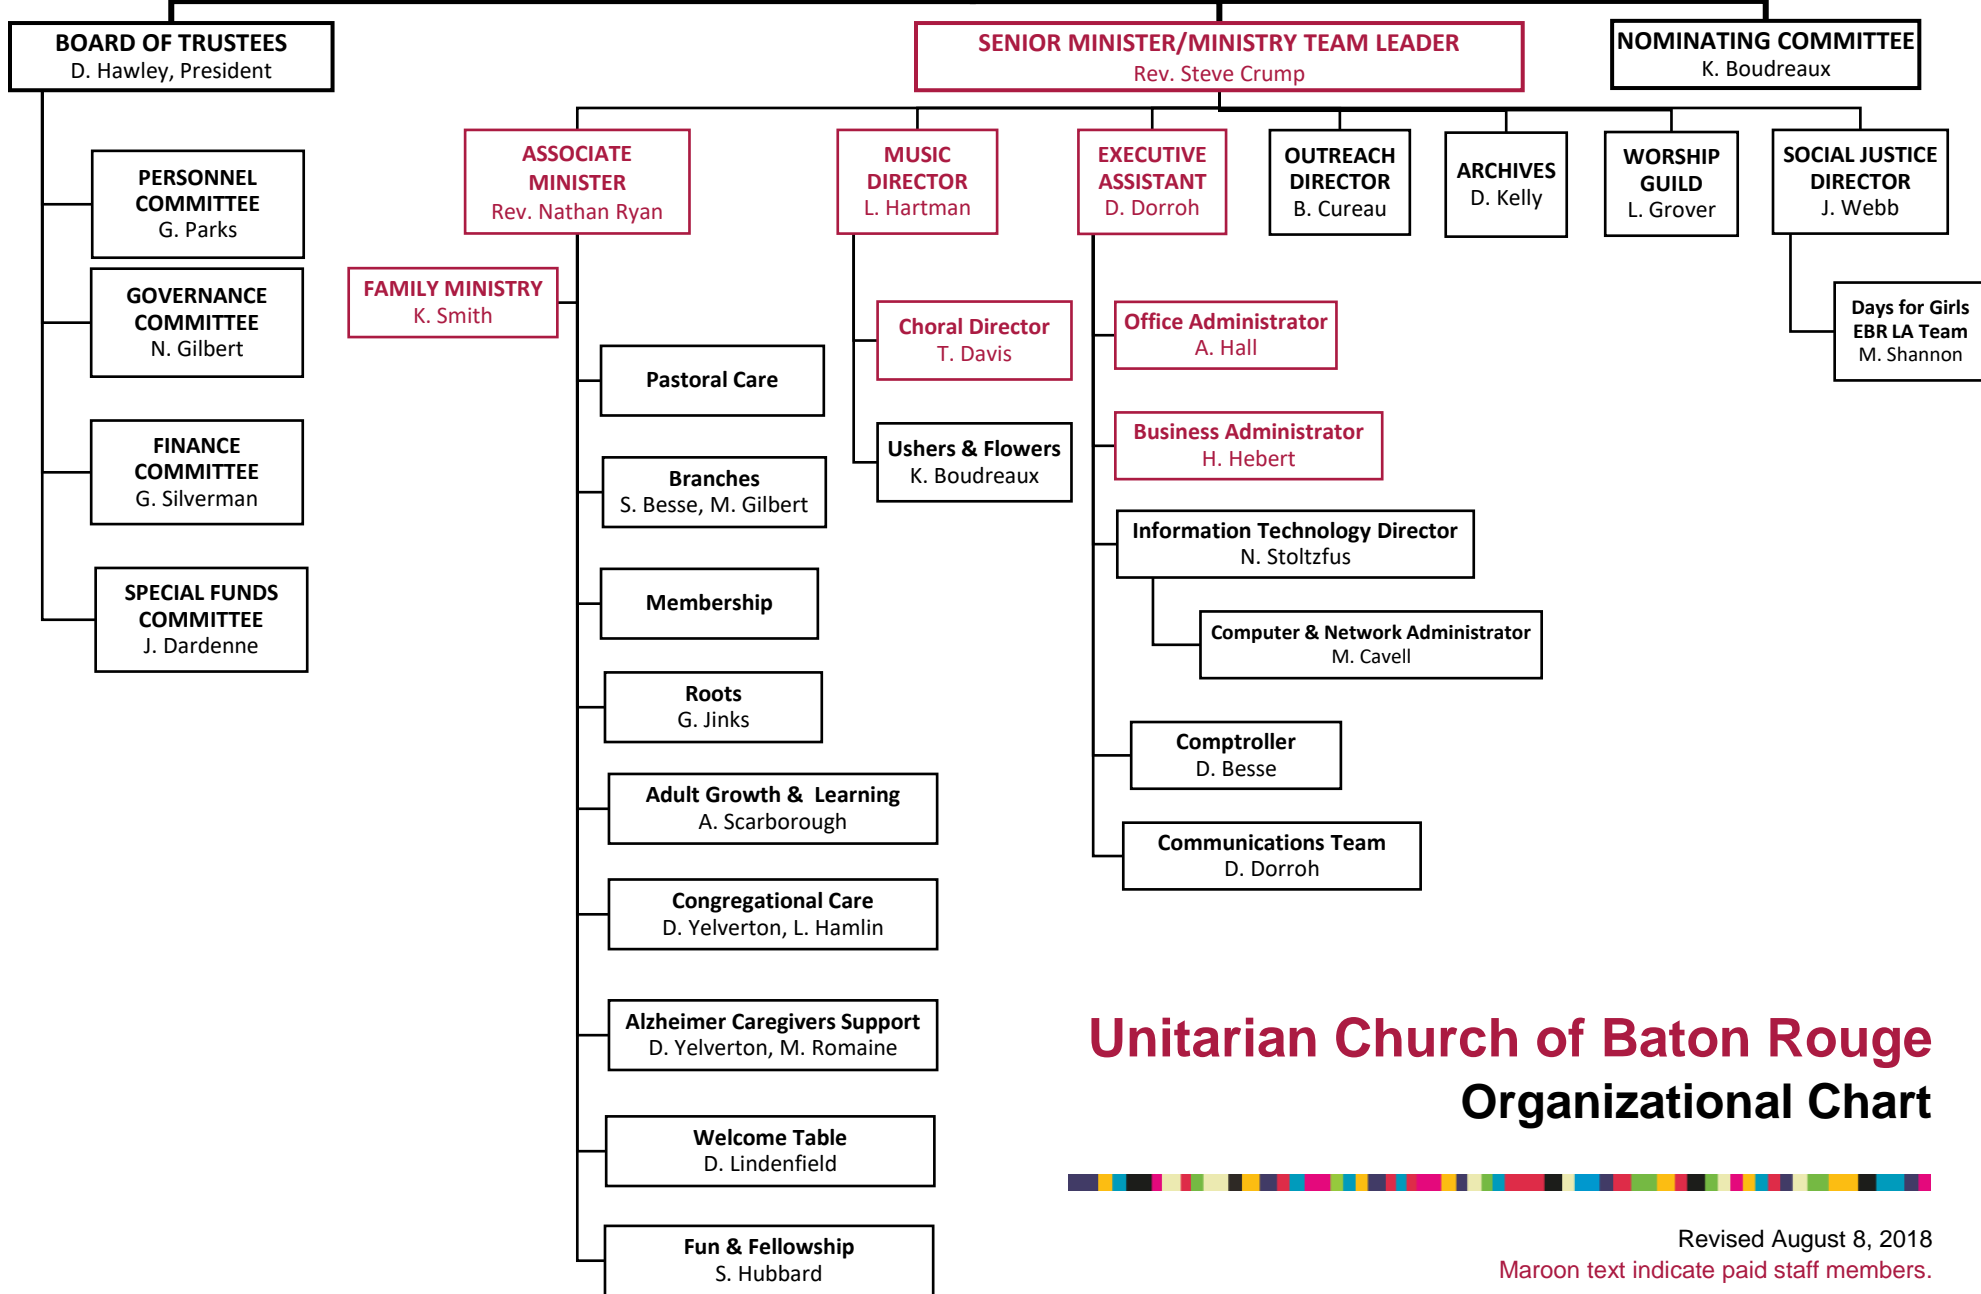

CHURCH MEMBERSHIP

Unitarian Church of Baton Rouge Organizational Chart

Revised August 8, 2018
Maroon text indicate paid staff members.